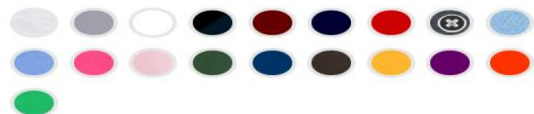

Place Orders on page by scanning TFMG Apparel & Merch QR Code
(See Pg. 13)

$40

CC-ST254

$50

CC-JST63

$26

CC-G640

$45

CC-BU8800

$28

CC- Z65

$60

CC-JP56

$26

CC-G240

$44

CC-G123

Shipping fee not included